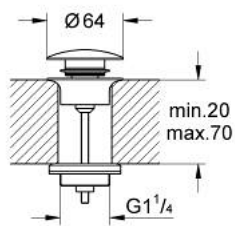

## 65 807 000 WASTE SET WITH PUSH-OPEN PLUG

### PRODUCT DESCRIPTION

- Colour: chrome
- with push-open cover
- for wash basins with overflow
- removable cover
- closable
- GROHE LongLife finish

## 65 807 000 WASTE SET WITH PUSH-OPEN PLUG

**SPARE PARTS**, November 2007 – now

1: Nipple (Spare part-nr. 45986000)