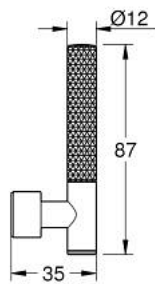

48 646 AL0 ATRIO PRIVATE COLLECTION KNURLED STICKS

PRODUCT DESCRIPTION

- Colour: brushed hard graphite
- can be combined with Atrio Private Collection:
 - one-hole basin mixer L-Size 21 134
 - one-hole basin mixer XL-Size 21 140
 - three-hole basin mixers 20 587 and 20 593
 - bath mixer 25 227
- Sets of caps with "H" and "C" marking and without marking