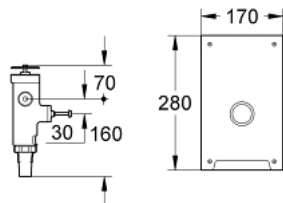

42 902 000 FLUSH VALVE FOR WC

PRODUCT DESCRIPTION

- Colour: chrome
- concealed installation
- (3/4")

- 6 - 9 l adjustable

- stainless steel wall plate
- without stop valve
- without flush pipe
- to replace against model 663.04.200 (G1)

42 902 000 FLUSH VALVE FOR WC

SPARE PARTS, January 2010 – now

1: Flush plate (Spare part-nr. 43176000)

2: Mounting set (Spare part-nr. 43269000)