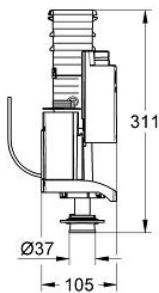

42 320 000 DUAL FLUSH DISCHARGE VALVE AV1

PRODUCT DESCRIPTION

- Colour: chrome
- AV1 complete with pipe extension
- 6 - 9 l adjustable
- without valve seat
- without actuation

42 320 000 DUAL FLUSH DISCHARGE VALVE AV1

SPARE PARTS, August 2006 – now

1: Extension for overflow pipe (Spare part-nr. 42313000)

2: Pneumatic hose (Spare part-nr. 42319000)

3: Seal (Spare part-nr. 42310000)