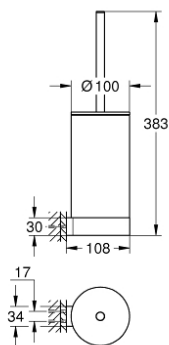

## 41 215 KF0 SELECTION TOILET BRUSH SET

### PRODUCT DESCRIPTION

- Colour: phantom black
- material: glass / metal
- wall mounted
- concealed fastening
- professional edition

## 41 215 KF0 SELECTION TOILET BRUSH SET

**SPARE PARTS**, March 2022 – now

1: Spare brush (Spare part-nr. 40951KF0)

1.1: Spare brush head (Spare part-nr. 40791001)

2: Spare glass (Spare part-nr. 40993000)