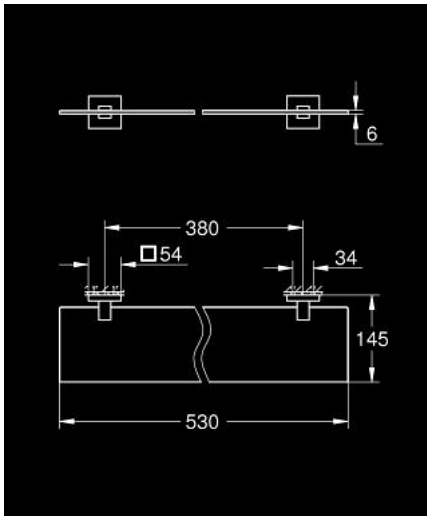

41 109 243 0 **START CUBE GLASS SHELF**

PRODUCT DESCRIPTION

- Colour: matte black
- material: glass / metal
- 530 mm (functional length 380 mm)
- concealed fastening
- suitable for screwing (including screws and dowels) or gluing (GROHE QuickGlue A2 41 128 000 sold separately)
- holding force: max. 5 kg
- the specified holding capacity is valid for static (slowly applied) load and intended use only
- spare mounting plate (40 917 000)