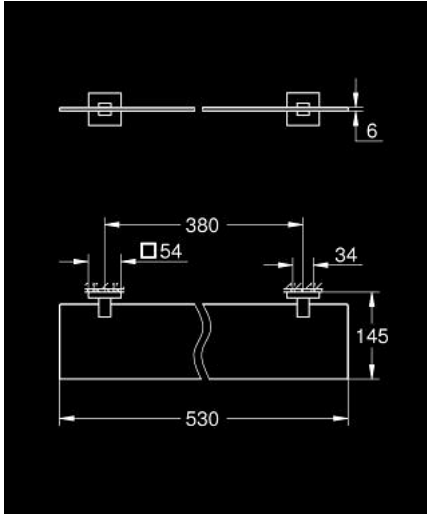

## رف زجاجي START CUBE 41 109 243 0

وصف المنتج

• اللون: Matte Black

• الخامة: زجاج / معدن

• 530 مم (الطول الوظيفي 380 مم)

• تثبيت مخفي

• suitable for screwing (including screws and dowels) or gluing (GROHE

QuickGlue A2 41 128 000 sold separately)

• holding force: max. 5 kg

• the specified holding capacity is valid for static (slowly applied) load and

intended use only

• spare mounting plate (40 917 000)