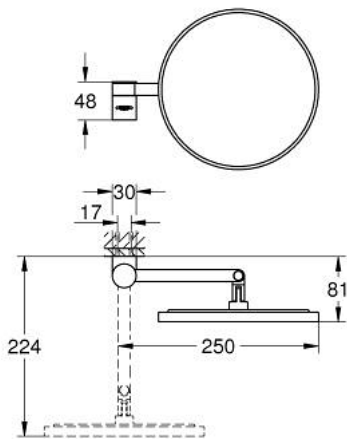

41 077 DC0 SELECTION SHAVING MIRROR

PRODUCT DESCRIPTION

- Colour: supersteel
- material: glass / metal
- without lights
- magnification: x 7
- concealed fastening
- GROHE LongLife finish