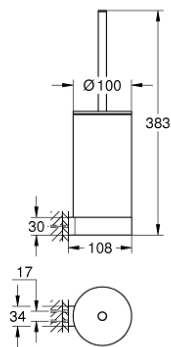

41 076 GN0 SELECTION TOILET BRUSH SET

PRODUCT DESCRIPTION

- Colour: brushed cool sunrise
- material: glass / metal
- wall mounted
- concealed fastening
- GROHE LongLife finish

41 076 GN0 SELECTION TOILET BRUSH SET

SPARE PARTS, January 2019 – now

1: Spare brush (Spare part-nr. 40951GN0)

1.1: Spare brush head (Spare part-nr. 40791KS1)

2: Spare glass (Spare part-nr. 40993000)