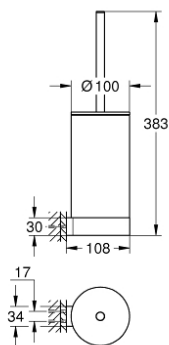

## 41 076 GL0 SELECTION TOILET BRUSH SET

### PRODUCT DESCRIPTION

- Colour: cool sunrise
- material: glass / metal
- wall mounted
- concealed fastening
- GROHE LongLife finish

## 41 076 GL0 **SELECTION TOILET BRUSH SET**

**SPARE PARTS**, January 2019 – now

1: Spare brush (Spare part-nr. 40951GL0)

1.1: Spare brush head (Spare part-nr. 40791KS1)

2: Spare glass (Spare part-nr. 40993000)