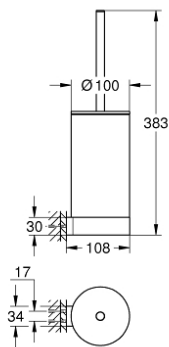

41 076 DL0 SELECTION TOILET BRUSH SET

PRODUCT DESCRIPTION

- Colour: brushed warm sunset
- material: glass / metal
- wall mounted
- concealed fastening
- GROHE LongLife finish

41 076 DL0 SELECTION TOILET BRUSH SET

SPARE PARTS, January 2019 – now

1: Spare brush (Spare part-nr. 40951DL0)

1.1: Spare brush head (Spare part-nr. 40791KS1)

2: Spare glass (Spare part-nr. 40993000)