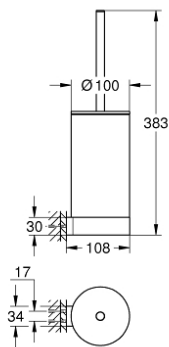

41 076 DC0 **SELECTION TOILET BRUSH SET**

PRODUCT DESCRIPTION

- Colour: supersteel
- material: glass / metal
- wall mounted
- concealed fastening
- GROHE LongLife finish

41 076 DC0 **SELECTION TOILET BRUSH SET**

SPARE PARTS, January 2019 – now

1: Spare brush (Spare part-nr. 40951DC0)

1.1: Spare brush head (Spare part-nr. 40791KS1)

2: Spare glass (Spare part-nr. 40993000)