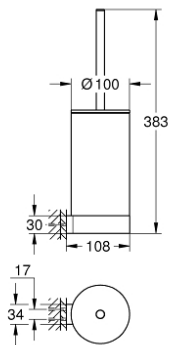

41 076 DA0 SELECTION TOILET BRUSH SET

PRODUCT DESCRIPTION

- Colour: warm sunset
- material: glass / metal
- wall mounted
- concealed fastening
- GROHE LongLife finish

41 076 DA0 **SELECTION TOILET BRUSH SET**

SPARE PARTS, January 2019 – now

1: Spare brush (Spare part-nr. 40951DA0)

1.1: Spare brush head (Spare part-nr. 40791KS1)

2: Spare glass (Spare part-nr. 40993000)