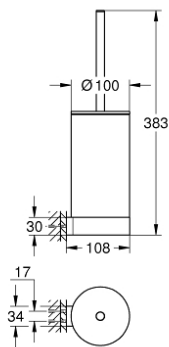

41 076 AL0 SELECTION TOILET BRUSH SET

PRODUCT DESCRIPTION

- Colour: brushed hard graphite
- material: glass / metal
- wall mounted
- concealed fastening
- GROHE LongLife finish

41 076 AL0 SELECTION TOILET BRUSH SET

SPARE PARTS, January 2019 – now

1: Spare brush (Spare part-nr. 40951AL0)

1.1: Spare brush head (Spare part-nr. 40791KS1)

2: Spare glass (Spare part-nr. 40993000)