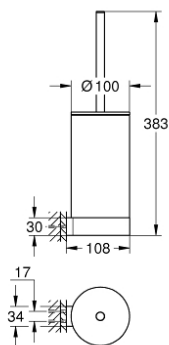

## 41 076 A00 SELECTION TOILET BRUSH SET

### PRODUCT DESCRIPTION

- Colour: hard graphite
- material: glass / metal
- wall mounted
- concealed fastening
- GROHE LongLife finish

## 41 076 A00 SELECTION TOILET BRUSH SET

**SPARE PARTS**, January 2019 – now

1: Spare brush (Spare part-nr. 40951A00)

1.1: Spare brush head (Spare part-nr. 40791KS1)

2: Spare glass (Spare part-nr. 40993000)