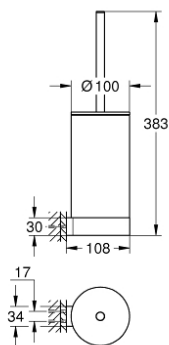

41 076 000 SELECTION TOILET BRUSH SET

PRODUCT DESCRIPTION

- Colour: chrome
- material: glass / metal
- wall mounted
- concealed fastening
- GROHE LongLife finish

41 076 000 SELECTION TOILET BRUSH SET

SPARE PARTS, January 2019 – now

1: Spare brush (Spare part-nr. 40951000)

1.1: Spare brush head (Spare part-nr. 40791001)

2: Spare glass (Spare part-nr. 40993000)