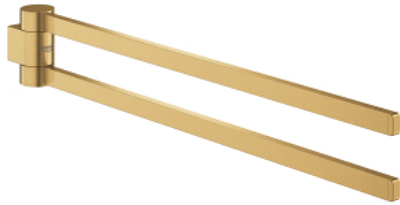

## 41 063 GN0 SELECTION TOWEL HOLDER, PIVOTABLE

### PRODUCT DESCRIPTION

- Colour: brushed cool sunrise
- material: metal
- depth 441 mm (functional depth 400 mm)
- two arms
- concealed fastening
- GROHE LongLife finish