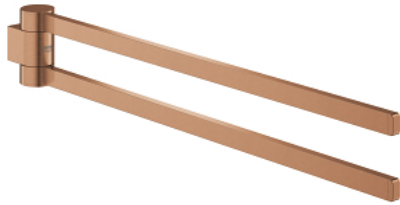

41 063 DL0 SELECTION TOWEL HOLDER, PIVOTABLE

PRODUCT DESCRIPTION

- Colour: brushed warm sunset
- material: metal
- depth 441 mm (functional depth 400 mm)
- two arms
- concealed fastening
- GROHE LongLife finish