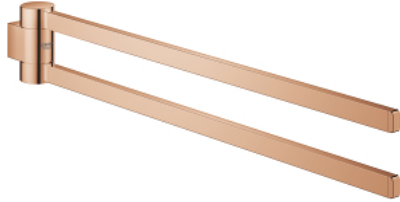

## 41 063 DA0 SELECTION TOWEL HOLDER, PIVOTABLE

### PRODUCT DESCRIPTION

- Colour: warm sunset
- material: metal
- depth 441 mm (functional depth 400 mm)
- two arms
- concealed fastening
- GROHE LongLife finish