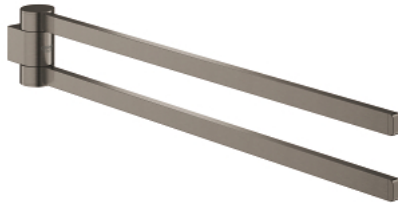

## 41 063 AL0 SELECTION TOWEL HOLDER, PIVOTABLE

### PRODUCT DESCRIPTION

- Colour: brushed hard graphite
- material: metal
- depth 441 mm (functional depth 400 mm)
- two arms
- concealed fastening
- GROHE LongLife finish