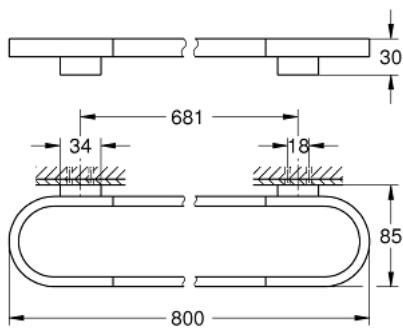

41 058 GN0 SELECTION TOWEL HOLDER

PRODUCT DESCRIPTION

- Colour: brushed cool sunrise
- material: metal
- length 800 mm
- concealed fastening
- GROHE LongLife finish