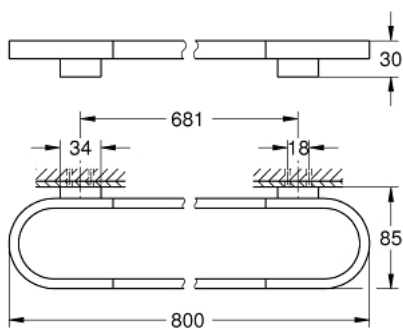

## 41 058 GL0 **SELECTION TOWEL HOLDER**

### PRODUCT DESCRIPTION

- Colour: cool sunrise
- material: metal
- length 800 mm
- concealed fastening
- GROHE LongLife finish