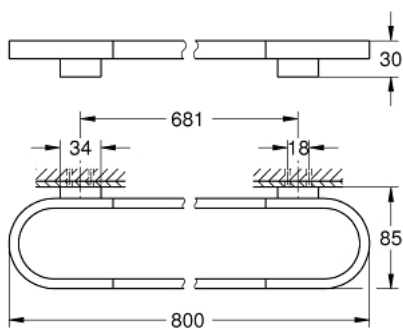

41 058 DL0 **SELECTION TOWEL HOLDER**

PRODUCT DESCRIPTION

- Colour: brushed warm sunset
- material: metal
- length 800 mm
- concealed fastening
- GROHE LongLife finish