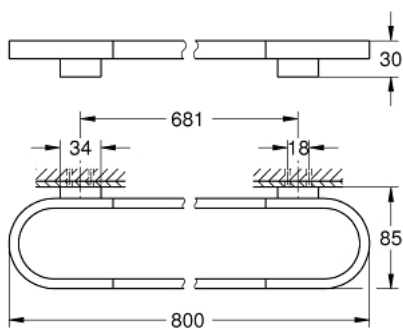

41 058 DC0 **SELECTION TOWEL HOLDER**

PRODUCT DESCRIPTION

- Colour: supersteel
- material: metal
- length 800 mm
- concealed fastening
- GROHE LongLife finish