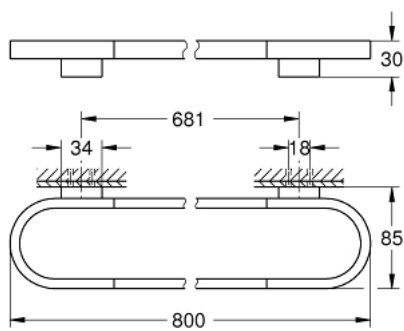

41 058 DA0 SELECTION TOWEL HOLDER

PRODUCT DESCRIPTION

- Colour: warm sunset
- material: metal
- length 800 mm
- concealed fastening
- GROHE LongLife finish