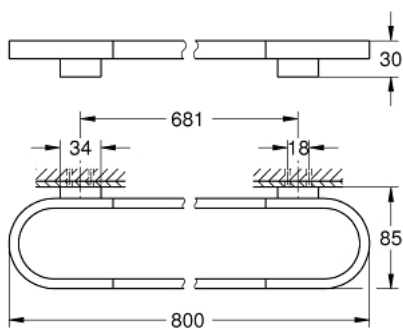

41 058 AL0 SELECTION TOWEL HOLDER

PRODUCT DESCRIPTION

- Colour: brushed hard graphite
- material: metal
- length 800 mm
- concealed fastening
- GROHE LongLife finish