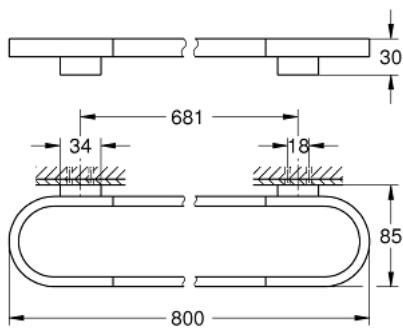

## 41 058 A00 SELECTION TOWEL HOLDER

### PRODUCT DESCRIPTION

- Colour: hard graphite
- material: metal
- length 800 mm
- concealed fastening
- GROHE LongLife finish