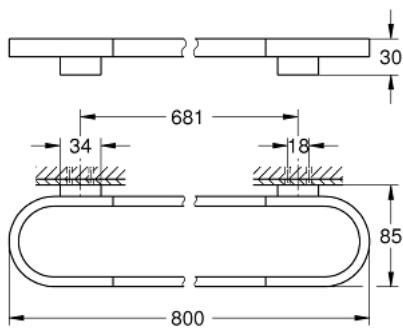

## 41 058 000 SELECTION TOWEL HOLDER

### PRODUCT DESCRIPTION

- Colour: chrome
- material: metal
- length 800 mm
- concealed fastening
- GROHE LongLife finish