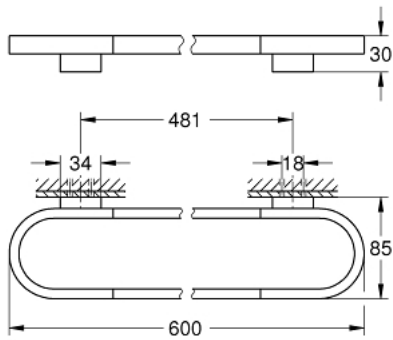

41 056 GL0 **SELECTION TOWEL HOLDER**

PRODUCT DESCRIPTION

- Colour: cool sunrise
- material: metal
- length 600 mm
- concealed fastening
- for use with glass shelf (41 057)
- GROHE LongLife finish