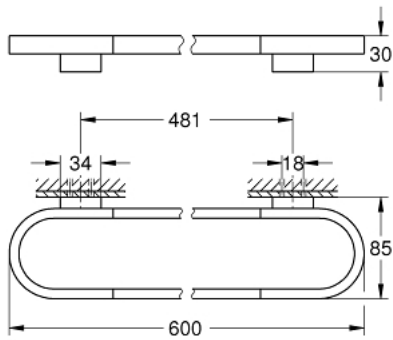

41 056 DC0 **SELECTION TOWEL HOLDER**

PRODUCT DESCRIPTION

- Colour: supersteel
- material: metal
- length 600 mm
- concealed fastening
- for use with glass shelf (41 057)
- GROHE LongLife finish