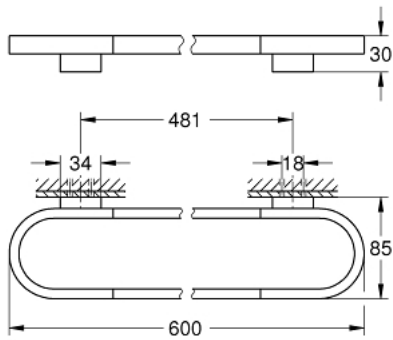

41 056 DA0 **SELECTION TOWEL HOLDER**

PRODUCT DESCRIPTION

- Colour: warm sunset
- material: metal
- length 600 mm
- concealed fastening
- for use with glass shelf (41 057)
- GROHE LongLife finish