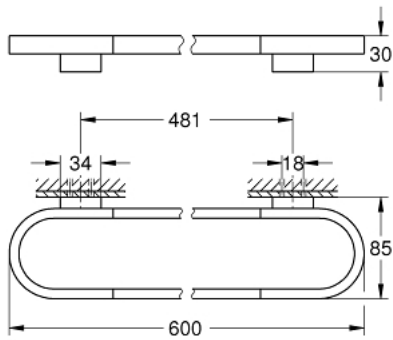

41 056 AL0 SELECTION TOWEL HOLDER

PRODUCT DESCRIPTION

- Colour: brushed hard graphite
- material: metal
- length 600 mm
- concealed fastening
- for use with glass shelf (41 057)
- GROHE LongLife finish