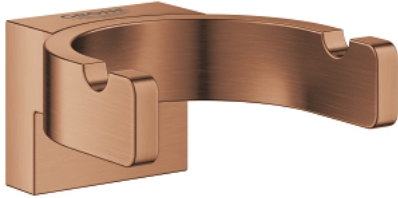

41 049 DL0 SELECTION DOUBLE ROBE HOOK

PRODUCT DESCRIPTION

- Colour: brushed warm sunset
- material: metal
- concealed fastening
- GROHE LongLife finish