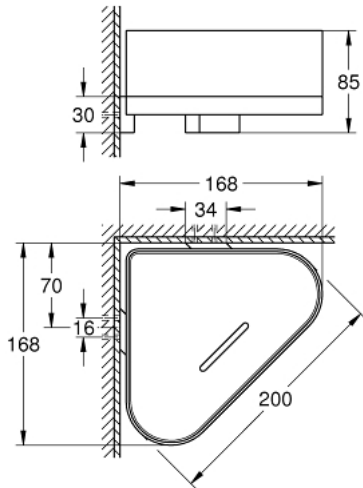

41 038 DC0 SELECTION CORNER SHOWER TRAY WITH HOLDER

PRODUCT DESCRIPTION

- Colour: supersteel
- material: metal/plastic
- concealed fastening
- GROHE LongLife finish

41 038 DC0 **SELECTION CORNER SHOWER TRAY WITH HOLDER**

SPARE PARTS, January 2019 – now

1: Spare shower dish (Spare part-nr. 40994000)