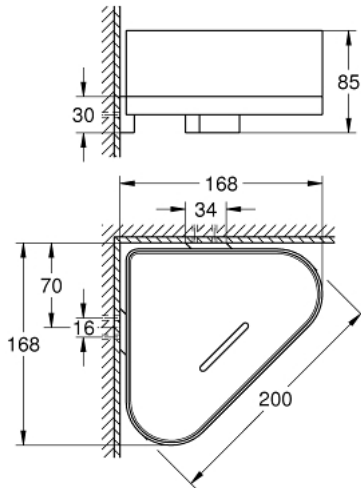

## 41 038 AL0 SELECTION CORNER SHOWER TRAY WITH HOLDER

### PRODUCT DESCRIPTION

- Colour: brushed hard graphite
- material: metal/plastic
- concealed fastening
- GROHE LongLife finish

## 41 038 AL0 SELECTION CORNER SHOWER TRAY WITH HOLDER

**SPARE PARTS**, January 2019 – now

1: Spare shower dish (Spare part-nr. 40994000)