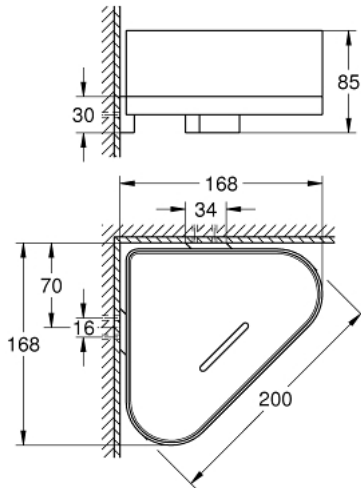

41 038 000 SELECTION CORNER SHOWER TRAY WITH HOLDER

PRODUCT DESCRIPTION

- Colour: chrome
- material: metal/plastic
- concealed fastening
- GROHE LongLife finish

41 038 000 SELECTION CORNER SHOWER TRAY WITH HOLDER

SPARE PARTS, January 2019 – now

1: Spare shower dish (Spare part-nr. 40994000)