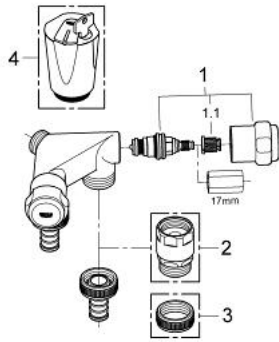

41 022 000 **DOUBLE BIB COCK**

PRODUCT DESCRIPTION

- Colour: chrome
- wall mounted
- grease chamber headpart 1/2" for closable hose connection
- non-return valve type EB
- protected against backflow
- GROHE LongLife finish
- for combination with pipe ventilating valve type HB 41 239 000

41 022 000 DOUBLE BIB COCK

SPARE PARTS, June 2006 – now

1: Headpart 1/2" (Spare part-nr. 41818000)

1.1: Snap insert (Spare part-nr. 4184200M)

2: Pipe-ventilating valve 3/4" (Spare part-nr. 41239000)*

3: Cap 3/4" (Spare part-nr. 41826000)*

4: Handle (Spare part-nr. 41000000)*

* Optional accessories