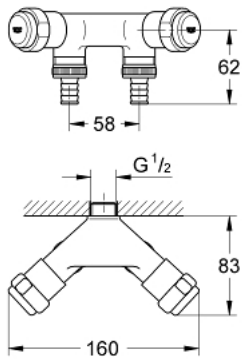

41 022 000 **DOUBLE BIB COCK**

PRODUCT DESCRIPTION

- Colour: chrome
- wall mounted
- grease chamber headpart 1/2" for closable hose connection
- non-return valve type EB
- protected against backflow
- GROHE LongLife finish
- for combination with pipe ventilating valve type HB 41 239 000

41 022 000 DOUBLE BIB COCK

SPARE PARTS, June 2006 – now

1: Headpart 1/2" (Spare part-nr. 41818000)

1.1: Snap insert (Spare part-nr. 4184200M)

2: Pipe-ventilating valve 3/4" (Spare part-nr. 41239000)*

3: Cap 3/4" (Spare part-nr. 41826000)*

4: Handle (Spare part-nr. 41000000)*

* Optional accessories