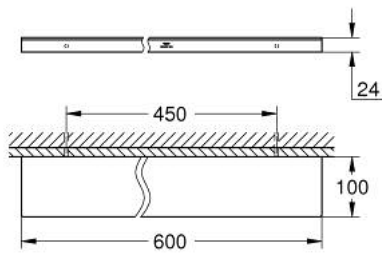

40 965 001 ALLURE SHELF

PRODUCT DESCRIPTION

- Colour: chrome
- wall mounted
- material: glass / metal
- concealed fastening
- width 600 mm
- depth 100 mm
- GROHE LongLife finish