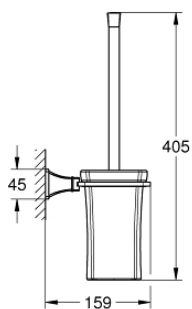

40 946 IG0 GRANDERA TOILET BRUSH SET

PRODUCT DESCRIPTION

- Colour: chrome/gold
- material: ceramic
- GROHE LongLife finish

40 946 IG0 GRANDERA TOILET BRUSH SET

SPARE PARTS, September 2021 – now

1: Brush (Spare part-nr. 40672000)

1.1: Spare brush head (Spare part-nr. 40673000)

2: Spare glass (Spare part-nr. 40671000)