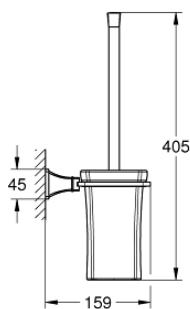

40 946 000 GRANDERA TOILET BRUSH SET

PRODUCT DESCRIPTION

- Colour: chrome
- material: ceramic
- GROHE LongLife finish

40 946 000 GRANDERA TOILET BRUSH SET

SPARE PARTS, September 2021 – now

1: Brush (Spare part-nr. 40672000)

1.1: Spare brush head (Spare part-nr. 40673000)

2: Spare glass (Spare part-nr. 40671000)