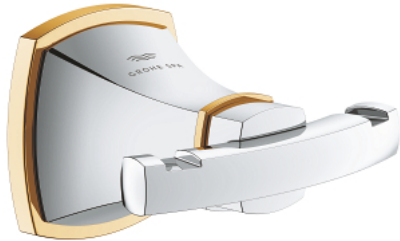

## 40 930 IG0 GRANDERA BATHROBE HOOK

### PRODUCT DESCRIPTION

- Colour: chrome/gold
- material: metal
- concealed fastening
- GROHE LongLife finish