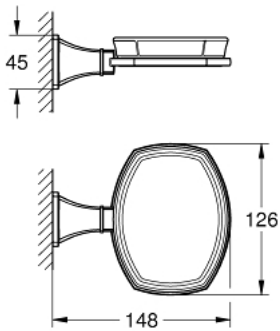

40 923 IG0 GRANDERA HOLDER WITH CERAMIC SOAP DISH

PRODUCT DESCRIPTION

- Colour: chrome/gold
- material: ceramic/metal
- concealed fastening
- GROHE LongLife finish

40 923 IG0 GRANDERA HOLDER WITH CERAMIC SOAP DISH

SPARE PARTS, September 2021 – now

1: spare soap dish (Spare part-nr. 40670000)