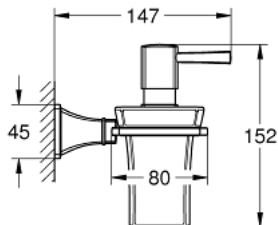

## 40 910 IG0 GRANDERA HOLDER WITH CERAMIC SOAP DISPENSER

### PRODUCT DESCRIPTION

- Colour: chrome/gold
- material: ceramic/metal
- filling quantity 110 ml
- GROHE LongLife finish

## 40 910 IG0 GRANDERA HOLDER WITH CERAMIC SOAP DISPENSER

**SPARE PARTS**, September 2021 – now

1: Soap tank (Spare part-nr. 40669000)