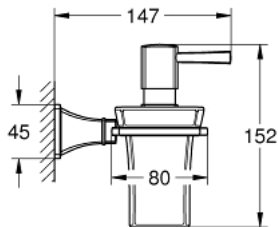

## 40 910 000 GRANDERA HOLDER WITH CERAMIC SOAP DISPENSER

### PRODUCT DESCRIPTION

- Colour: chrome
- material: ceramic/metal
- filling quantity 110 ml
- GROHE LongLife finish

## 40 910 000 GRANDERA HOLDER WITH CERAMIC SOAP DISPENSER

**SPARE PARTS**, September 2021 – now

1: Soap tank (Spare part-nr. 40669000)