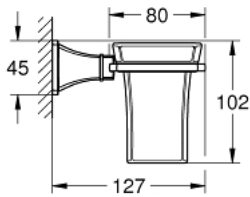

40 909 IG0 GRANDERA HOLDER WITH CERAMIC TUMBLER

PRODUCT DESCRIPTION

- Colour: chrome/gold
- material: ceramic/metal
- concealed fastening
- GROHE LongLife finish

Pure Freude
an Wasser

40 909 IG0 GRANDERA HOLDER WITH CERAMIC TUMBLER

SPARE PARTS, September 2021 – now

1: Cup (Spare part-nr. 40668000)