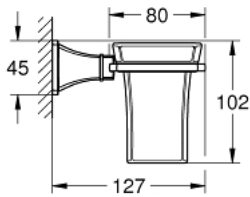

40 909 000 GRANDERA HOLDER WITH CERAMIC TUMBLER

PRODUCT DESCRIPTION

- Colour: chrome
- material: ceramic/metal
- concealed fastening
- GROHE LongLife finish

Pure Freude
an Wasser

40 909 000 GRANDERA HOLDER WITH CERAMIC TUMBLER

SPARE PARTS, September 2021 – now

1: Cup (Spare part-nr. 40668000)