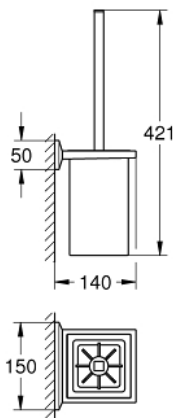

40 900 000 ALLURE BRILLIANT TOILET BRUSH SET

PRODUCT DESCRIPTION

- Colour: chrome
- material: glass / metal
- wall mounted
- concealed fastening
- GROHE LongLife finish

40 900 000 ALLURE BRILLIANT TOILET BRUSH SET

SPARE PARTS, September 2021 – now

1: Brush (Spare part-nr. 40581000)

1.1: Spare brush head (Spare part-nr. 40582000)

2: Spare glass (Spare part-nr. 40583000)