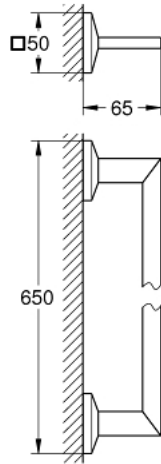

40 896 000 ALLURE BRILLIANT TOWEL HOLDER

PRODUCT DESCRIPTION

- Colour: chrome
- 650 mm (drilling length 600 mm)
- material: metal
- concealed fastening
- GROHE LongLife finish