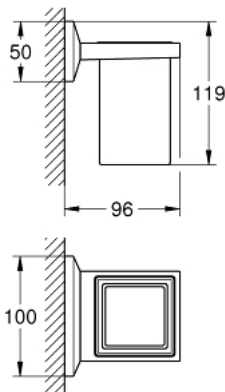

40 893 000 ALLURE BRILLIANT HOLDER WITH TUMBLER

PRODUCT DESCRIPTION

- Colour: chrome
- material: glass / metal
- concealed fastening
- GROHE LongLife finish

40 893 000 ALLURE BRILLIANT HOLDER WITH TUMBLER

SPARE PARTS, September 2021 – now

1: Spare glass for brush (Spare part-nr. 40579000)