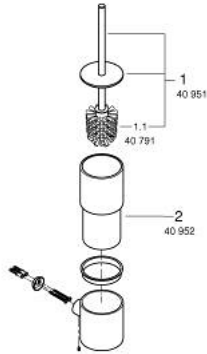

## 40 892 MS0 ATRIO TOILET BRUSH SET

### PRODUCT DESCRIPTION

- Colour: satin steel
- material: glass / metal
- wall mounted
- concealed fastening
- GROHE LongLife finish

## 40 892 MS0 **ATRIO TOILET BRUSH SET**

### **SPARE PARTS**, October 2022 – now

1: brush (Spare part-nr. 40951MS0)

1.1: Spare brush head (Spare part-nr. 40791001)

2: Spare glass for brush (Spare part-nr. 40952000)